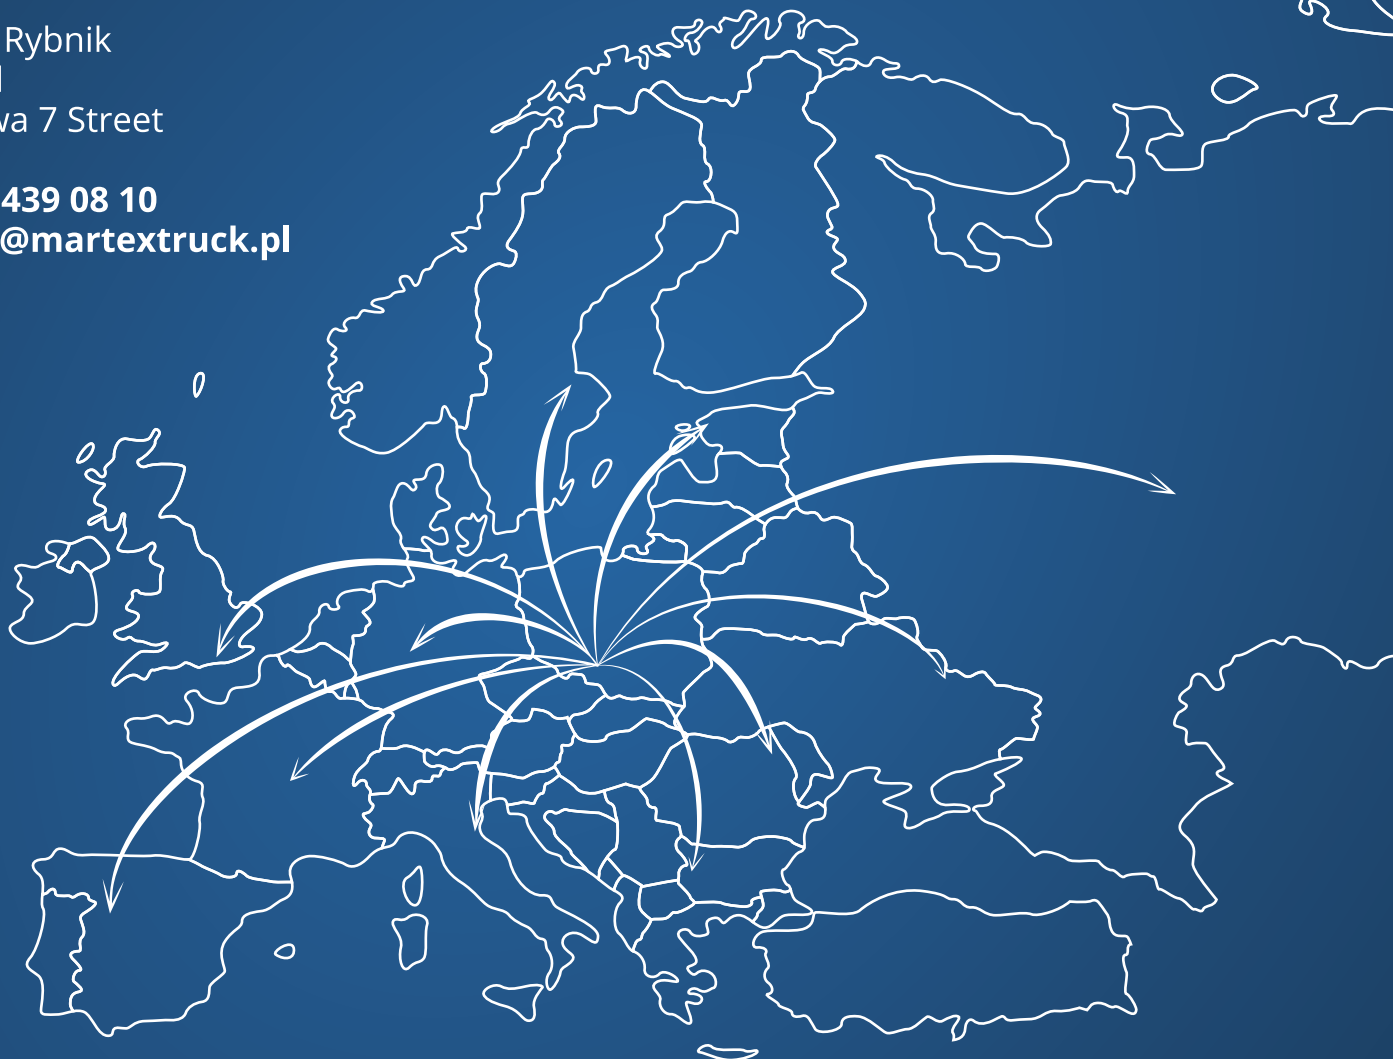

OUR SUPPLIERS

CONTACT

44-203 Rybnik
Poland
Sosnowa 7 Street

+48 32 439 08 10
export@martextruck.pl

EXPORT DEPARTMENT

Jacek Skrzypiec 
+ 48 604 922 295
j.skrzypiec@martextruck.pl

Wojciech Lebioda  
+ 48 784 536 375
w.lebioda@martextruck.pl